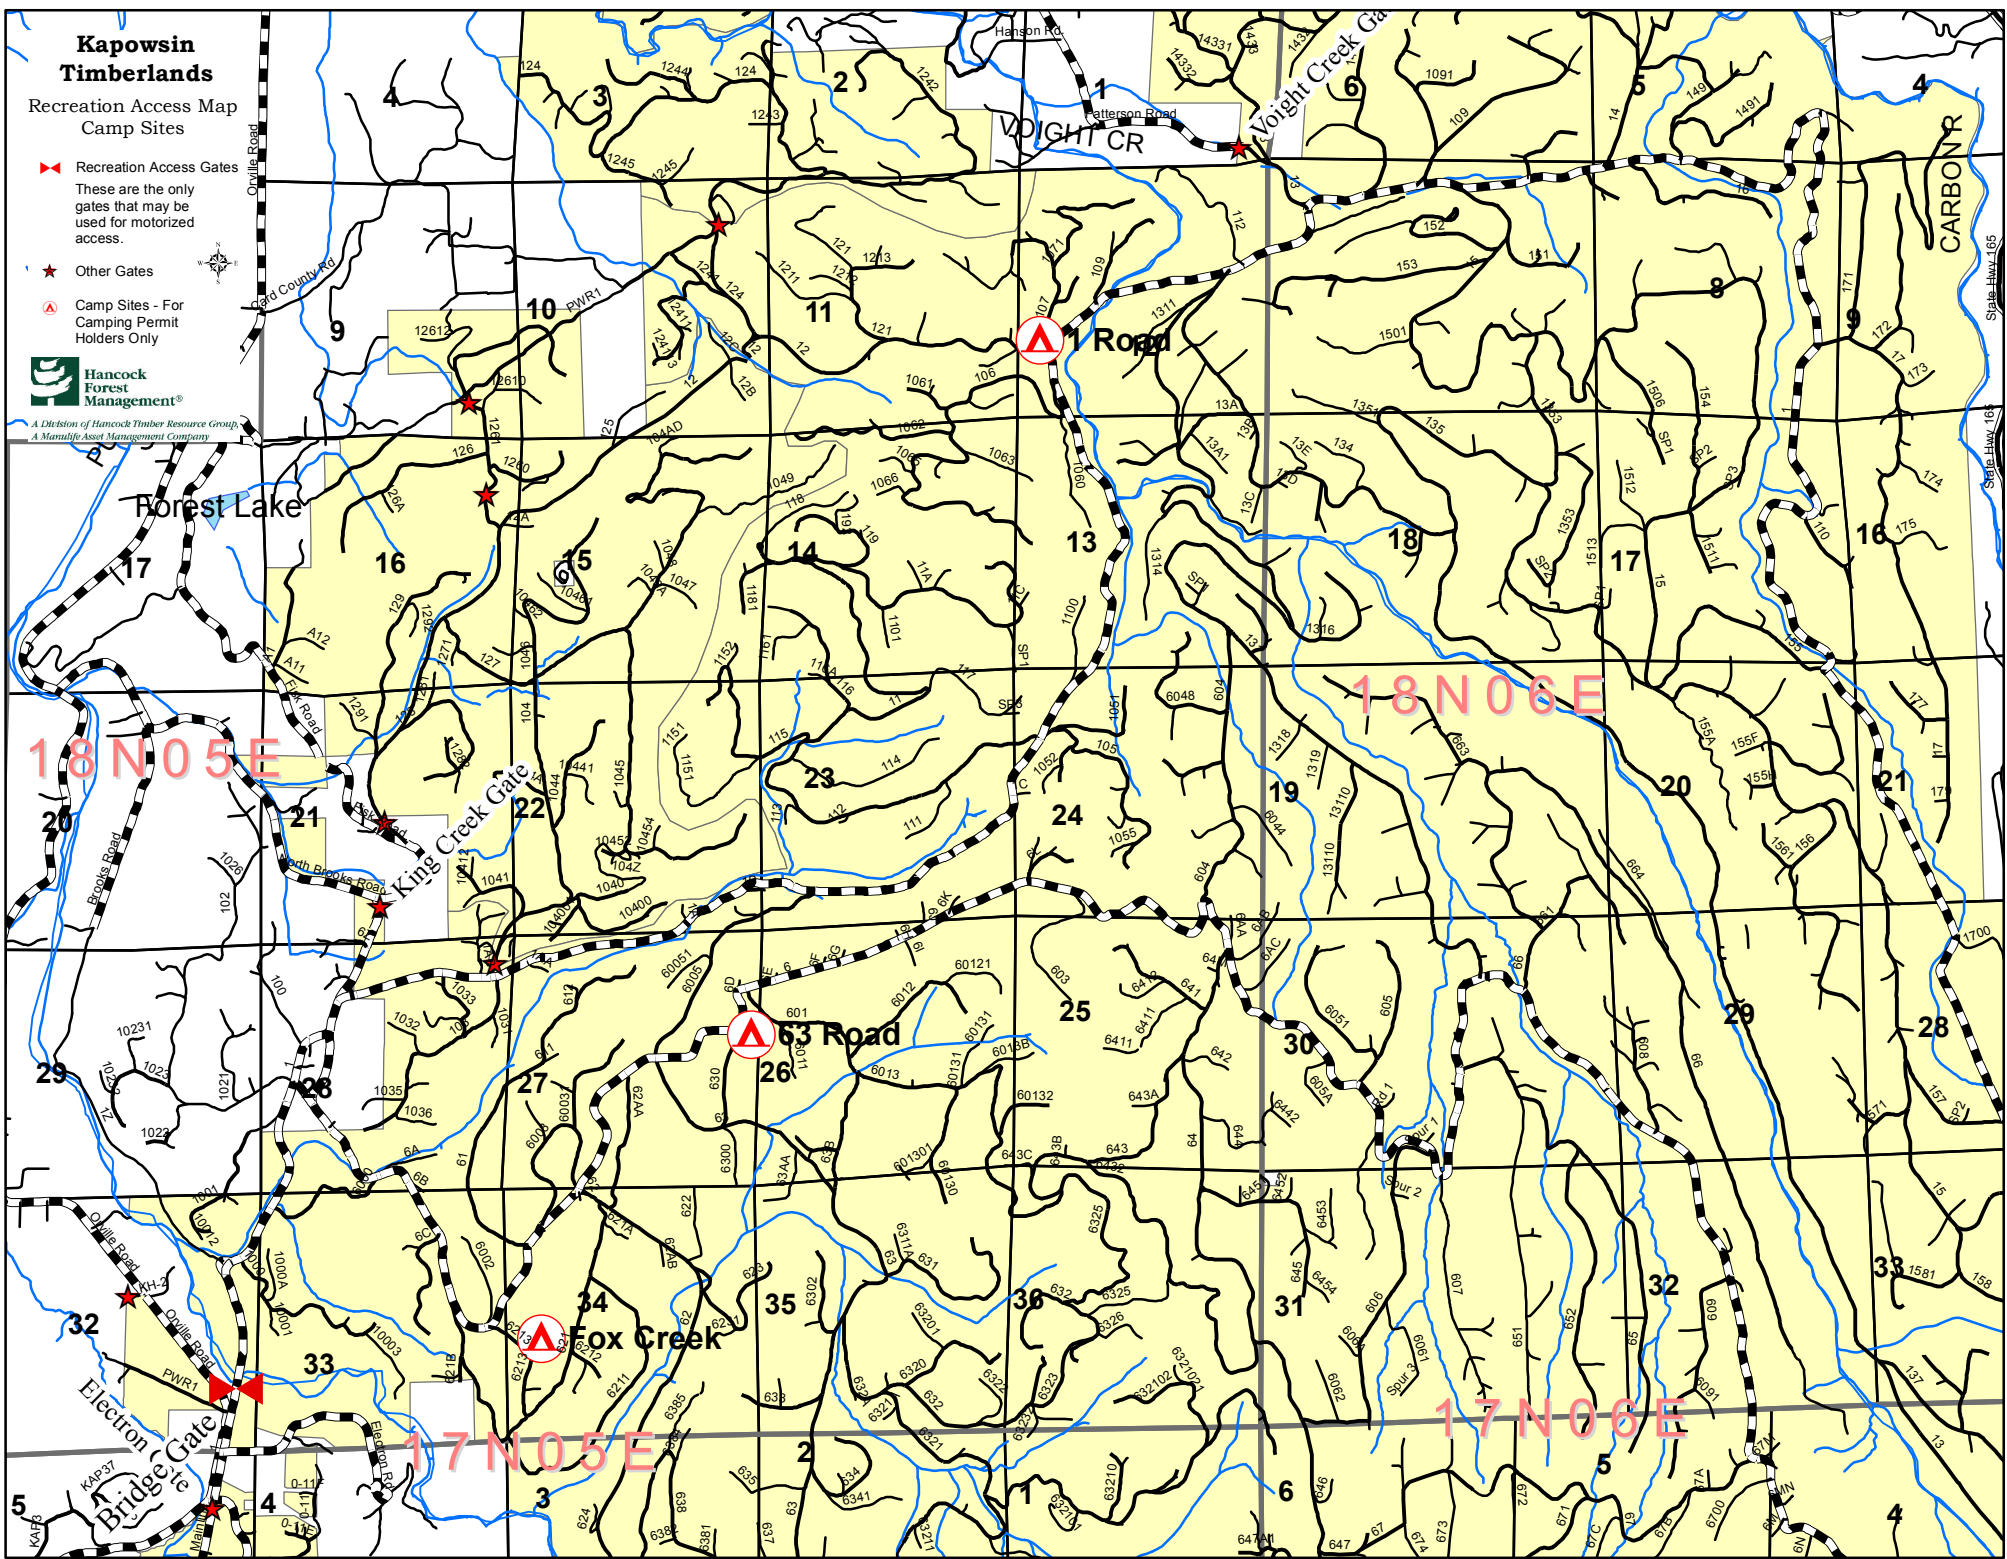

Kapowsin Timberlands

Recreation Access Map Camp Sites

- Recreation Access Gates
  These are the only gates that may be used for motorized access.
- Other Gates
- Camp Sites - For Camping Permit Holders Only

18 N 05 E

18 N 06 E

17 N 05 E

17 N 06 E